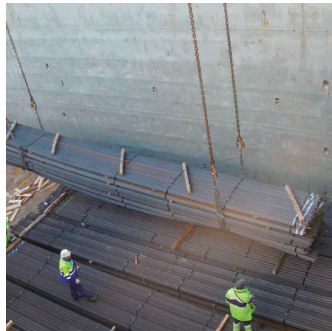

Port de Tarragona