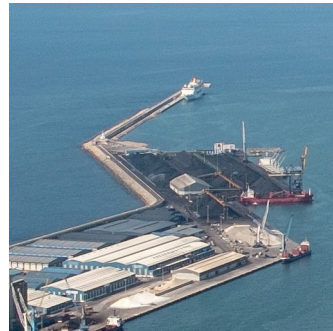

Port Tarragona